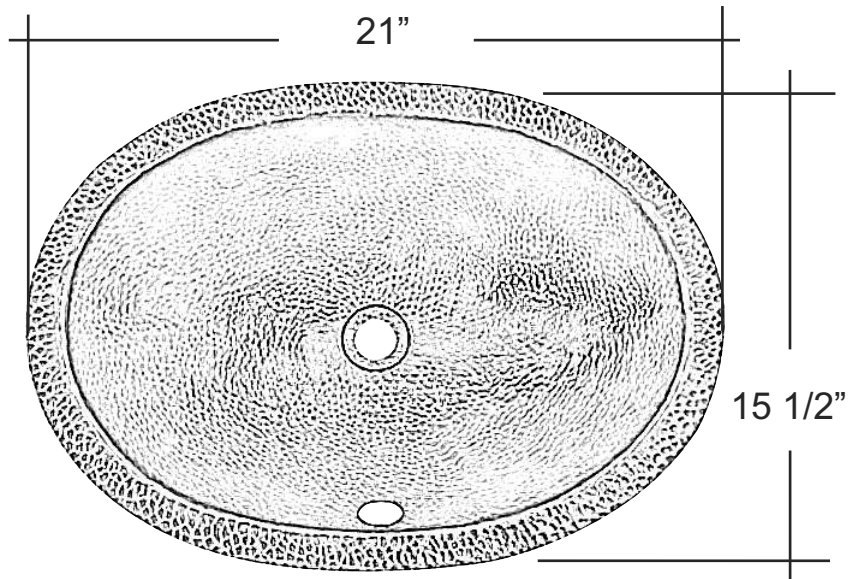

OVAL COPPER LAVATORY BOWL

Cat. No.
6843

W: 21"

D: 15 1/2"

Features:

- ▶ 18 Gauge Metal
- ▶ Self-rimming
- ▶ Oval Shape
- ▶ Includes Overflow and Drain Opening for Standard 1 1/4" Drain Fitting
- ▶ Also Available as Undermount (#6842)
- ▶ Copper is a Living Finish and will Patina Over Time
- ▶ Pewter will Not Patina Under Normal Circumstances

Finishes:

AC Hammered Antique Copper
PE Hammered Pewter

Compliance Certification
Material is consistent with
UNS C81100 Copper Casting
Alloy with respect to chemical
composition.

Interior Dimensions:

Basin Interior: 17 3/4" x 12 1/4"
Basin Depth: 5"